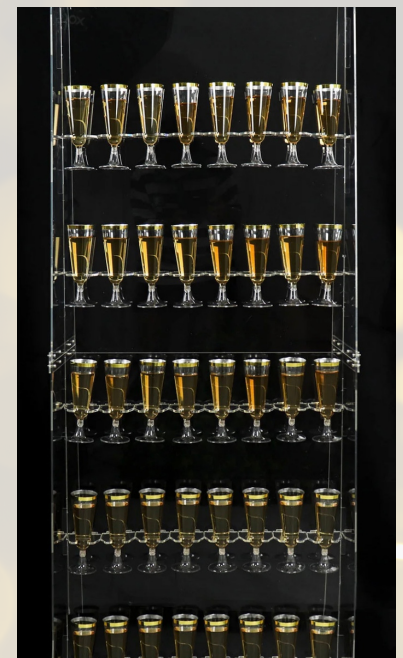

**Acrylic
Champagne/
Dessert/Favor
Stand (Glasses
Not Included)**