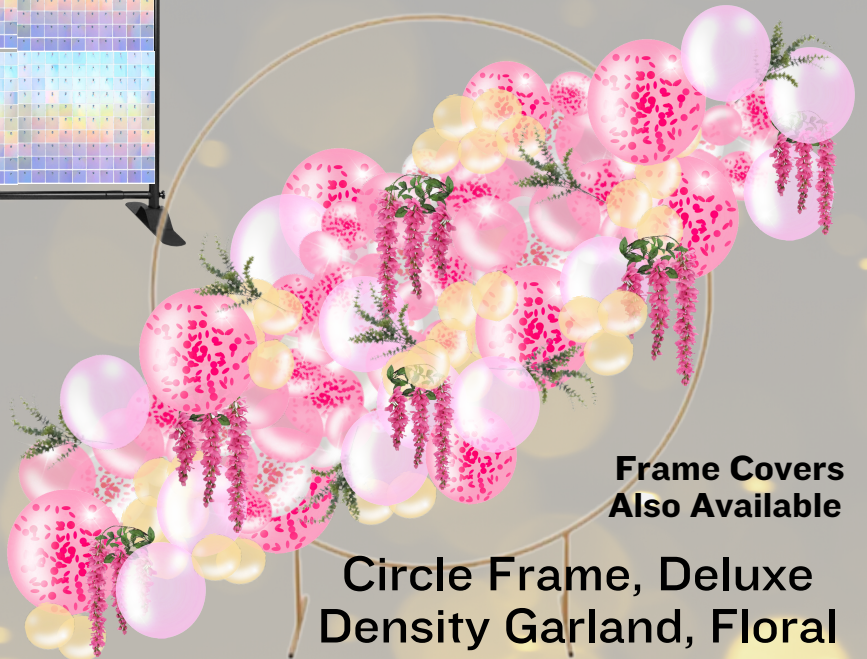

COMMANDANDA

Couture

Balloon Pricing Guide

COMMANDA COUTURE
is a
**DYD/CPD Certified Organic
Balloon Stylist**

Base

Generally single-layer connected 12-balloon mini garlands using 8/9", 11/12" base balloons with single layer 3/5" and 18/20" highlight balloons

\$20

(personalize for
an additional fee)

COMMANDA

Couture

Stand & Frame Use Examples

Rectangle Frame,
Shimmer Wall Panels,
Medium Density Garland,
Mylar Starburst &
Metallic Latex Hand-
Sculpted Corkscrew Add-
Ons