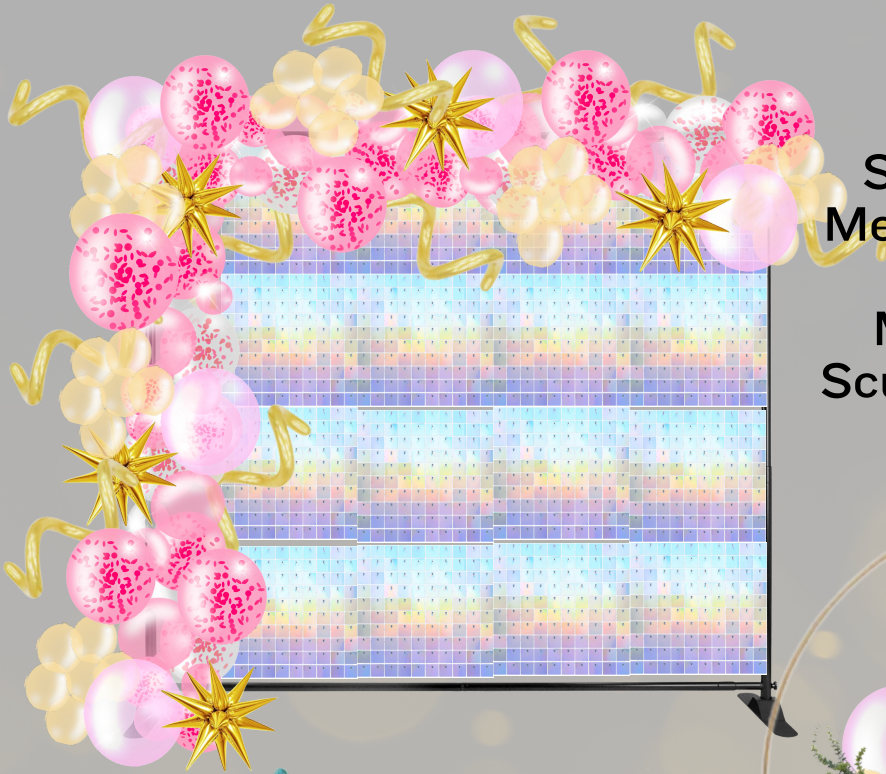

COMMANDANDA

Couture

Balloon Pricing Guide

COMMANDA COUTURE
is a
**DYD/CPD Certified Organic
Balloon Stylist**

Base

Generally single-layer connected 12-balloon mini garlands using 8/9", 11/12" base balloons with single layer 3/5" and 18/20" highlight balloons

\$20

(personalize for
an additional fee)

COMMANDA

Couture

Stand & Frame Use Examples

Rectangle Frame,
Shimmer Wall Panels,
Medium Density Garland,
Mylar Starburst &
Metallic Latex Hand-
Sculpted Corkscrew Add-
Ons